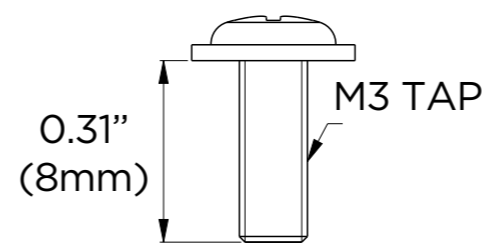

Mounting screws (2 each)

DATE	SCALE	MATERIAL	TYPE
01/2022		Aluminum	Fixed
	DESCRIPTION	DWC-V7CMW Ceiling mount bracket for white V7 ultra low-profile vandal dome cameras	