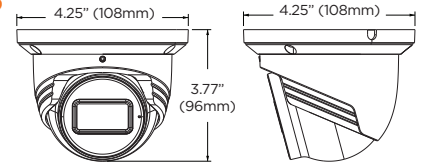

Mounting accessories (Optional)

DWC-MT9CMJ
Ceiling mount
bracket and
junction box

DWC-MT9JUNC
Junction box

DWC-MTTWM
Wall mount bracket

Dimensions

unit: Inch (mm)

Specifications

IMAGE	
Image sensor	4MP 1/3" CMOS
Total pixels	2560 x 1440
Minimum scene illumination	0.005 lux (color) 0.0 lux (B/W)
S/N ratio	50dB
LENS	
Focal length	2.8mm, F1.6
Lens type	Fixed lens
Field of view (FoV)	94°
IR distance	100ft range
I/O	
Audio in / out	1 audio input and 1 microphone built-in
Audio compression	G.711A / U
Event Trigger	Motion alarm/sensor alarm
Pre-Post Recording	Pre: 1-5 sec. Post: 1-120 sec.
OPERATIONAL	
Shutter mode	Auto, manual
Shutter speed	1/2s - 1/100000s
Auto gain control	Auto
Day / night	Auto, day (color), night (B/W), schedule
Smart DNR™ 3D digital noise reduction	3D DNR
Wide dynamic range (WDR)	True WDR low, middle, high
Wide dynamic range (WDR) dB	120dB
Privacy zone	8 programmable privacy masks
Video analytics	Line crossing, perimeter intrusion, video tampering detection (scene change, video blur, abnormal color detection)
Backlight compensation (BLC)	Yes
Mirror and flip	Yes
Alarm notifications	Notifications via email or FTP server
Memory slot	Micro SD / SDHC / SDXC card up to 256GB (card not included)
NETWORK	
LAN	802.3 compliance 10/100 LAN
Video compression type	H.265, H.264, MJPEG
Resolution	4MP, 3MP, 2.1MP/1080P, 720P, D1, 480x240, CIF (60Hz: 1 - 30fps; 50Hz: 1-25fps)
Frame rate	Up to 30fps at all resolutions
Video bitrate	64 Kbps - 8 Mbps
Bitrate control	Multi-streaming CBR/VBR at H.264/ H.265 (controllable frame rate and bandwidth)
Streaming capability	Dual-stream at different rates and resolutions Maximum three (3) connections/streams at a time
IP	IPv4, IPv6
Protocol	UDP, IPv4, IPv6, DHCP, NTP, RTSP, RTP, RTCP, ICMP, IGMP, PPPoE, DDNS, SMTP, FTP, SNMP, HTTP, 802.1x, UPnP, HTTPs, QoS
Security	IP filtering, MAC filtering, authentication (ID/PW), SSL/TSL
ONVIF conformance	Yes
Web viewer	OS: Windows®, Mac® OS, Linux® Browser: MS Edge, IE, Chrome, Firefox
Video management software	DW Spectrum™ IPVMS
ENVIRONMENTAL	
Operating temperature	-22°F - 140°F (-30°C - 60°C)
Operating humidity	0-95% RH (non-condensing)
IP rating	IP67-rated
IK rating	IK10 impact-resistant
Other certifications	FCC, CE, ROHS, ONVIF, NDA A
ELECTRICAL	
Power requirement	DC 12V, PoE IEEE 802.3af Class 2. (Adapter not included)
Power consumption	<5W
MECHANICAL	
Material	Metal turret housing
Dimensions	4.25" x 3.77" (108 x 96 mm)
Weight	1.01 lb (0.46 kg)
Warranty	5 year warranty