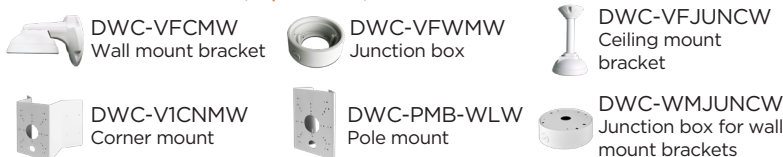

Accessories (Optional)

866.446.3595

sales@digital-watchdog.com

www.digital-watchdog.com

Built for Users.™