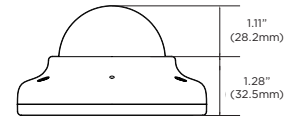

Accessories (optional)

DWC-V7CMW
Ceiling mount
bracket

DWC-V7JUNCW
Junction box

DWC-V7WMW
Wall mount
bracket

DWC-V7DECO
5x decorative rings

Dimensions

Unit: Inch (mm)

Specifications