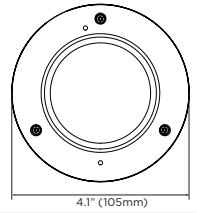

Accessories (optional)

DWC-V7CMW
Ceiling mount
bracket

DWC-V7JUNCW
Junction box

DWC-V7WMW
Wall mount
bracket

DWC-V7DECO
5x decorative rings

Dimensions

Unit: Inch (mm)

Specifications