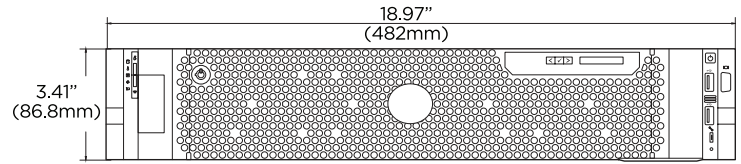

## Features

- Supports all ONVIF conformant IP cameras
- Storage options 80-240TB raw internal storage
- Record and manage single- and multi-sensor IP cameras of any resolution up to 600Mbps throughput
- Hot Swappable HDDs
- OS RAID 1, Data RAID5, RAID6 options
- Redundant power supply
- Dedicated GPU for client application for easy configuration
- Dual Intel<sup>®</sup> Xeon<sup>®</sup> processor
- 2x 1G, 4 x 1G Ethernet ports
- Windows 10<sup>®</sup>, Ubuntu<sup>®</sup> Linux<sup>®</sup>, Windows Server<sup>®</sup> OS on
- 480GB NVMe SSD, RAID1
- Hosting DW Spectrum<sup>®</sup> for setup, configuration, monitoring and recording
- One-time recording license charge, fully transferable between cameras and encoders
- Two (2) 4-channel licenses included for a total of 8 recording channels (DW-SPECTRUMLSCO04)
- No annual maintenance fees
- Simple enterprise scalability and auto device discovery
- Dual stream recording
- Rail kit included
- USB mouse and keyboard included
- Designed, assembled and tested in the U.S.A.
- UL Listed
- NDAA/TAA compliant
- 5 year warranty, next business day on-site hardware service\*, keep your hard drive - \*after remote diagnosis

## Dimensions

Unit: Inch (mm)