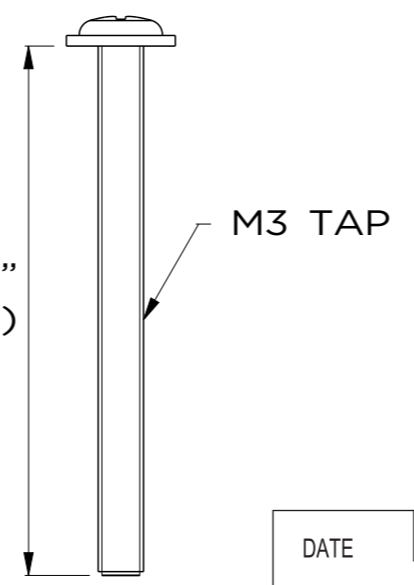

SCREW 2EA

SCREW 2EA

SCREW 2EA

Screw size	Compatible camera	Installation Option
23mm screws	DWC-VA models DWC-MVA models DWC-MPVA models	Installation option A
20mm screws	DWC-MV8 and DWC-MPV8 models DWC-MVC and DWC-MPVC models DWC-PVF and DWC-PPVF models DWC-MF and DWC-MPF models	Installation option A
35mm screws	DWC-MVD and DWC-MPVD models, screws are included with the camera.	Installation option B

DATE	SCALE	MATERIAL	TYPE
06/2022		Aluminum	Fixed
		DESCRIPTION DWC-VAJUNC Junction box for DWC-VA and DWC-MVA vandal ball cameras	