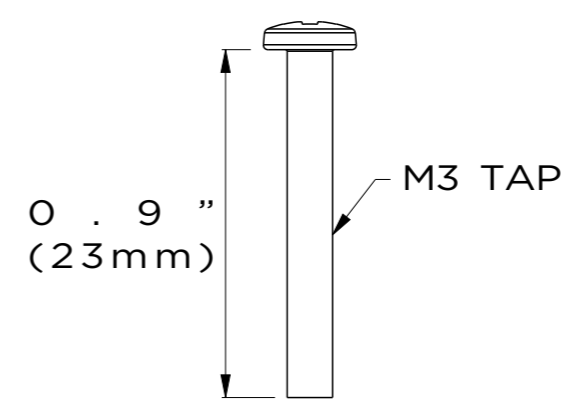

SCREW 2EA

SCREW 2EA

SCREW 2EA

Screw size	Compatible camera	Installation Option
23mm screws	DWC-VA models DWC-MVA models DWC-MPVA models	Installation option A
20mm screws	DWC-MV8 and DWC-MPV8 models DWC-MVC and DWC-MPVC models DWC-PVF and DWC-PPVF models DWC-MF and DWC-MPF models	Installation option A
35mm screws	DWC-MVD and DWC-MPVD models, screws are included with the camera.	Installation option B

DATE	SCALE	MATERIAL	TYPE
06/2022		Aluminum	Fixed
		DESCRIPTION DWC-VAJUNC Junction box for DWC-VA and DWC-MVA vandal ball cameras	