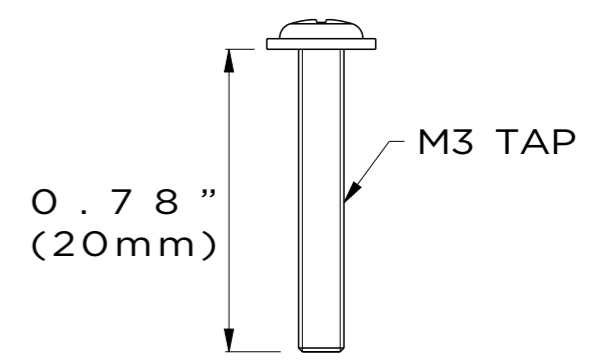

SCREW 2EA

SCREW 2EA

SCREW 2EA

Screw size	Compatible camera	Installation Option
23mm screws	DWC-VA models DWC-MVA models DWC-MPVA models	Installation option A
20mm screws	DWC-MV8 and DWC-MPV8 models DWC-MVC and DWC-MPVC models DWC-PVF and DWC-PPVF models DWC-MF and DWC-MPF models	Installation option A
35mm screws	DWC-MVD and DWC-MPVD models, screws are included with the camera.	Installation option B

DATE	SCALE	MATERIAL	TYPE
06/2022		Aluminum	Fixed
		DESCRIPTION DWC-VAJUNC Junction box for DWC-VA and DWC-MVA vandal ball cameras	